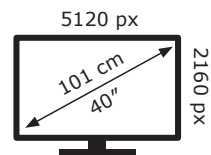

**ENERGY**

LG Electronics

40WP95X

**57** kWh/1000h

ABCDEF**G**

**HDR**

**70** kWh/1000h

2019/2013