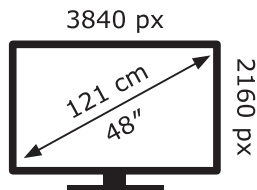

ENERG ⚡

LG Electronics

OLED48C22LB

66 kWh/1000h

ABCDEF**G**

120 kWh/1000h

2019/2013