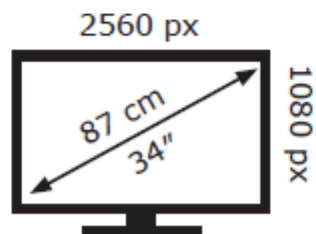

ENERGY

LG Electronics

34UM69G

38 kWh/1000h

2019/2013