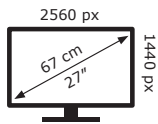

LG Electronics

27GS93QE

25 kWh/1000h

ABCDEF**G**

28 kWh/1000h

2019/2013