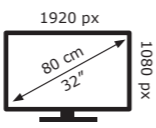

LG Electronics

32SR50F

26 kWh/1000h

ABCDEF**G**

HDR

30 kWh/1000h

2013/2013