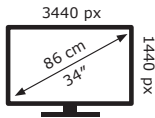

LG Electronics

34SR65QC

31 kWh/1000h

ABCDEF**G**
HDR
47 kWh/1000h

2019/2013