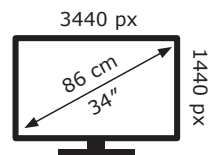

ENERG

LG Electronics

34WR50QC

31 kWh/1000h

ABCDEF**G**

HDR

47 kWh/1000h

2019/2013