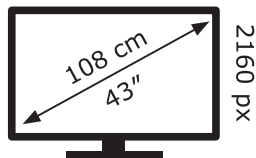

ENERG ⚡

LG Electronics

43UP76703LB

65 kWh/1000h

ABCDEF**G**

83 kWh/1000h

3840 px

2019/2013