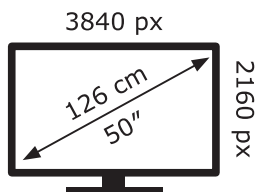

ENERG ⚡

LG Electronics

50QNED823QB

71 kWh/1000h

ABCDEF**G**

109 kWh/1000h

2019/2013