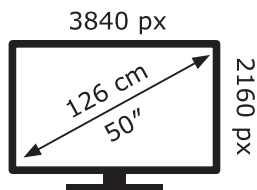

ENERG

LG Electronics

50UP78003LB

68 kWh/1000h

ABCDEF**G**

88 kWh/1000h

2019/2013