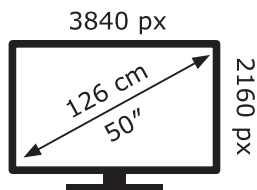

ENERG ⚡

LG Electronics

50UP80003LA

79 kWh/1000h

ABCDEF**G**

102 kWh/1000h

2019/2013