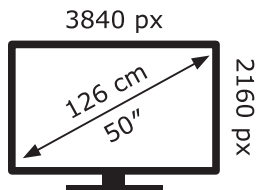

ENERG

LG Electronics

50UQ70003LB

87 kWh/1000h

ABCDEF**G**

110 kWh/1000h

2019/2013