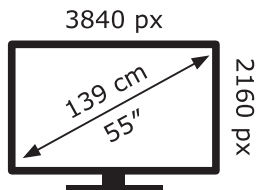

ENERG ⚡

LG Electronics

55QNED823QB

82 kWh/1000h

ABCDEF**G**

129 kWh/1000h

2019/2013