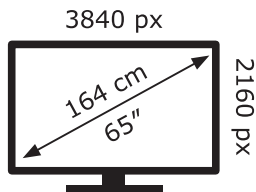

ENERG

LG Electronics

65NANO796PB

123 kWh/1000h

ABCDEF**G**

161 kWh/1000h

2019/2013