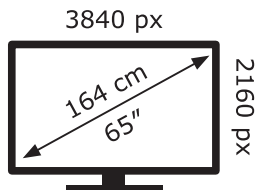

ENERG

LG Electronics

65QNED7S3QA

96 kWh/1000h

ABCDEF**G**

154 kWh/1000h

2019/2013