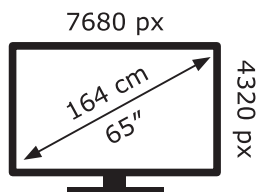

ENERG

LG Electronics

65QNED963PA

146 kWh/1000h

ABCDEF**G**

240 kWh/1000h

2019/2013