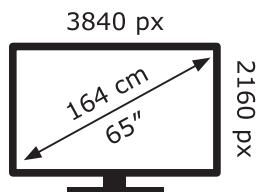

**ENERG** ⚡

**LG Electronics**

65UP76703LB

**105** kWh/1000h

ABCDEF**G**

**137** kWh/1000h

2019/2013