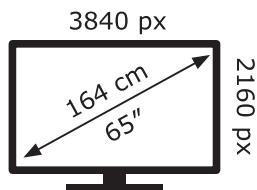

**ENERG** ⚡

**LG Electronics**

65UP80003LA

**123** kWh/1000h

ABCDEF**G**

**160** kWh/1000h

2019/2013