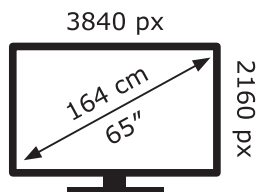

**ENERG** ⚡

**LG Electronics**

65UQ80003LB

**100** kWh/1000h

ABCDEF**G**

**141** kWh/1000h

2019/2013