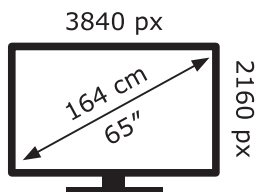

ENERG

LG Electronics

65UQ90003LA

111 kWh/1000h

ABCDEF**G**

154 kWh/1000h

2019/2013