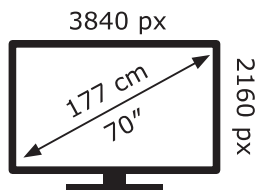

ENERG

LG Electronics

70UP77003LB

129 kWh/1000h

ABCDEF**G**

169 kWh/1000h

2019/2013