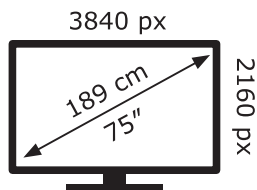

**ENERG** ⚡

**LG Electronics**

75NANO753PA

**154** kWh/1000h

ABCDEF**G**

**203** kWh/1000h

2019/2013