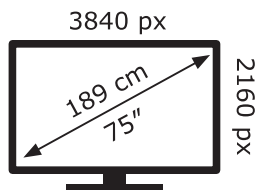

ENERG

LG Electronics

75NANO883PB

130 kWh/1000h

ABCDEF**G**

217 kWh/1000h

2019/2013