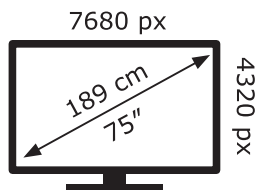

**ENERG** ⚡

**LG Electronics**

75NANO963PA

**178** kWh/1000h

ABCDEF**G**

**274** kWh/1000h

2019/2013