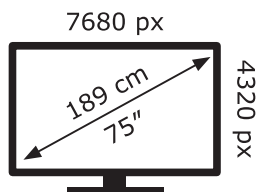

ENERG ⚡

LG Electronics

75QNED993PB

219 kWh/1000h

ABCDEF**G**

390 kWh/1000h

2019/2013