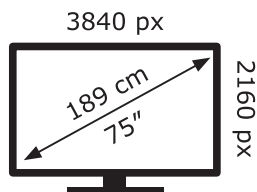

ENERG ⚡

LG Electronics

75UQ81003LB

135 kWh/1000h

ABCDEF**G**

184 kWh/1000h

2019/2013