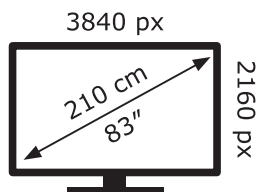

**ENERG** ⚡

**LG Electronics**

OLED83C21LA

**150** kWh/1000h

ABCDEF**G**

**314** kWh/1000h

2019/2013