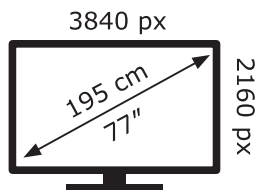

ENERG ⚡

LG Electronics

OLED77C11LB

162 kWh/1000h

ABCDEF**G**

273 kWh/1000h

2019/2013